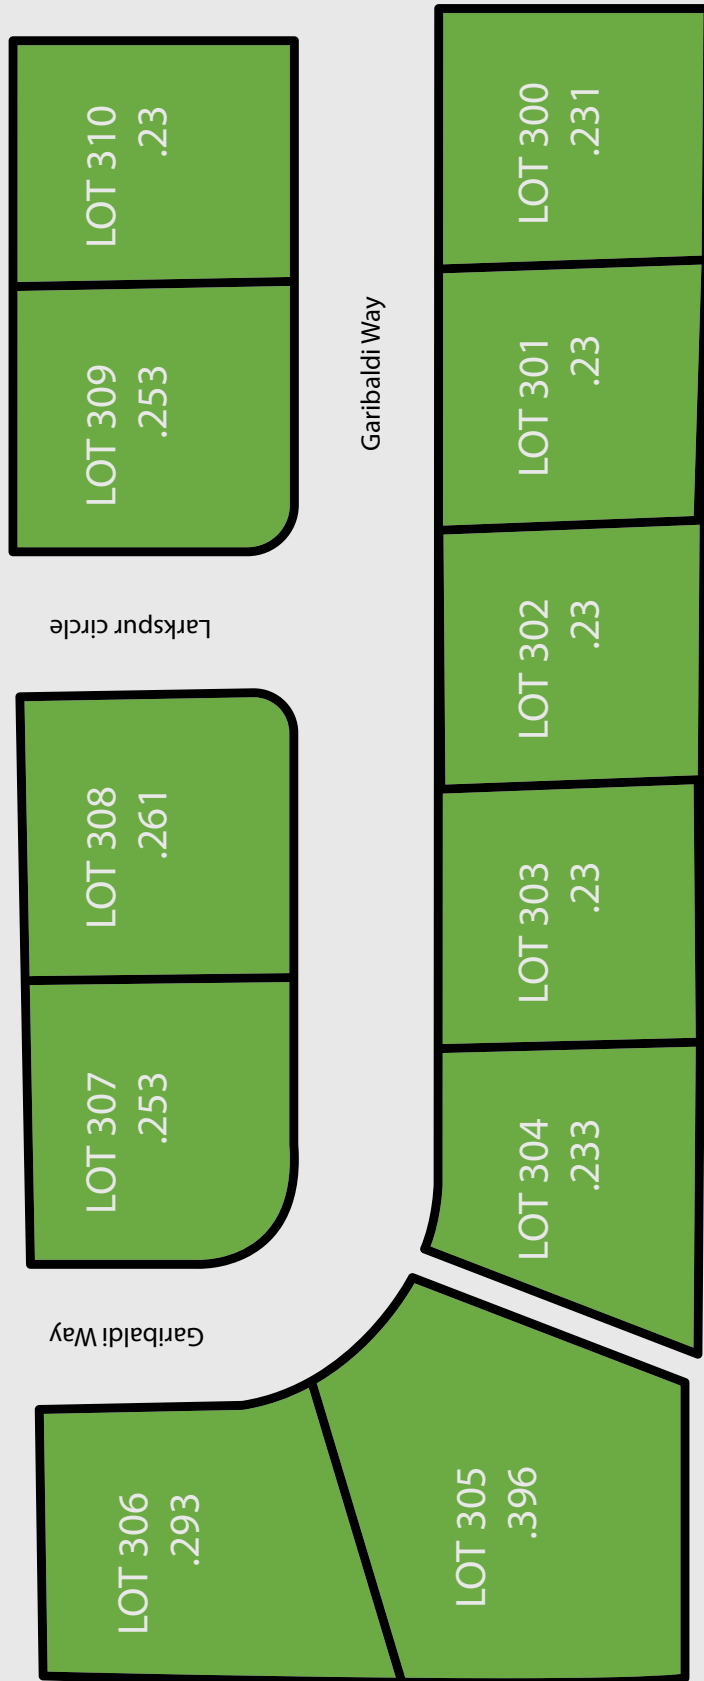

Catalina Bay

Subdivision plat "C"

If you're looking for a home in beautiful Saratoga Springs look no further.

Overlooking Utah lake, Utah county and the beautiful Wasatch Front.

Having the perfect home with beautiful views in a quiet neighborhood almost seems too good to be true.

Catalina Bay

Subdivision plat "D"

If you're looking for a home in beautiful Saratoga Springs look no further. Overlooking Utah lake, Utah county and the beautiful Wasatch Front. Having the perfect home with beautiful views in a quiet neighborhood almost seems too good to be true.