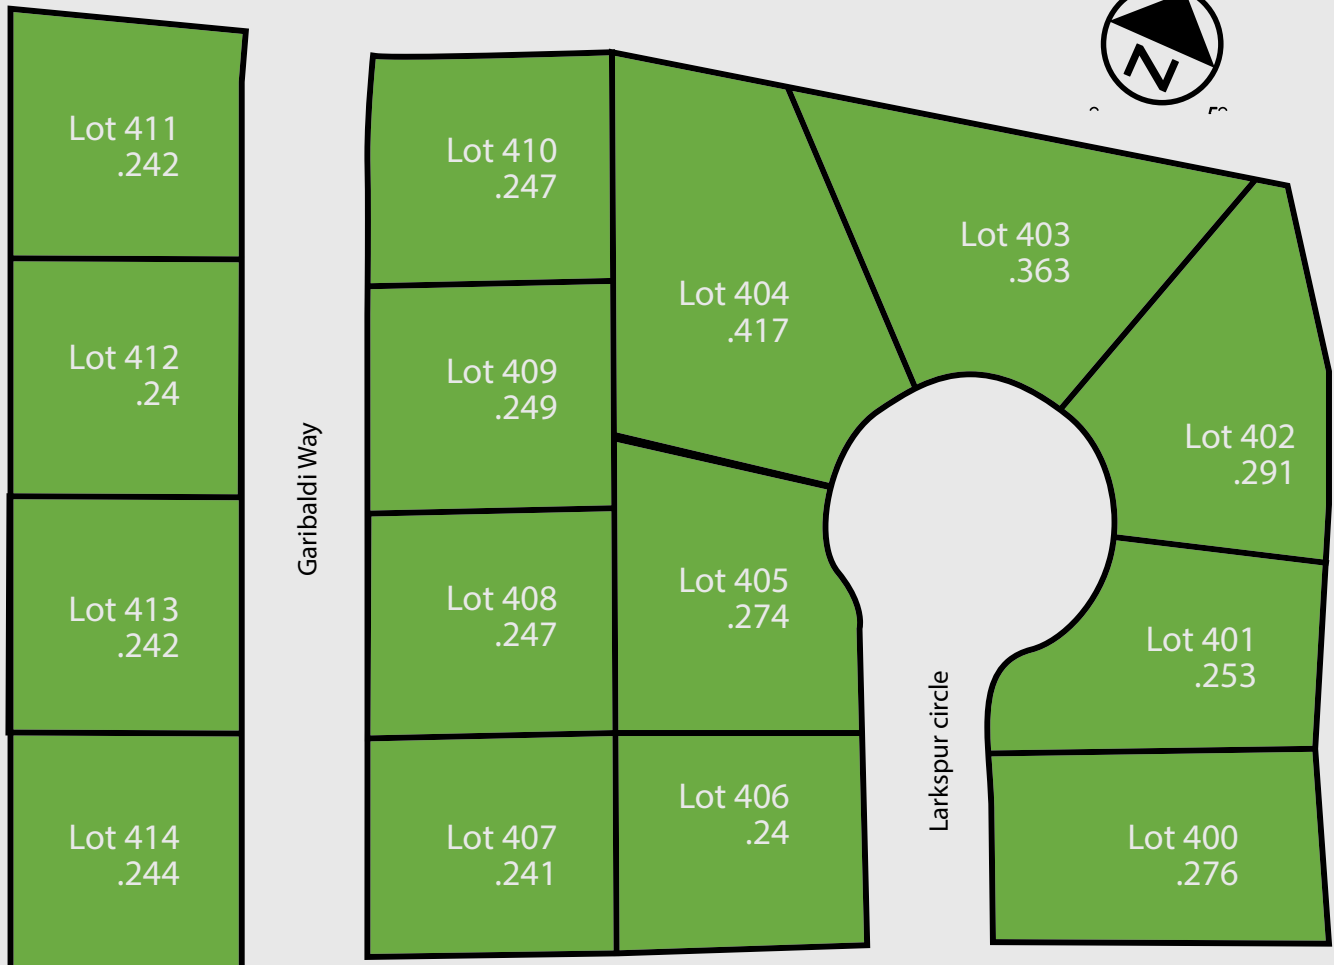

Pepperdigns
new home
spacialist

Brandy Tilo (801) 709-4038
brandy@pepperdignhomes.com

Suzie Love (801) 651-5713
suzie@pepperdignhomes.com