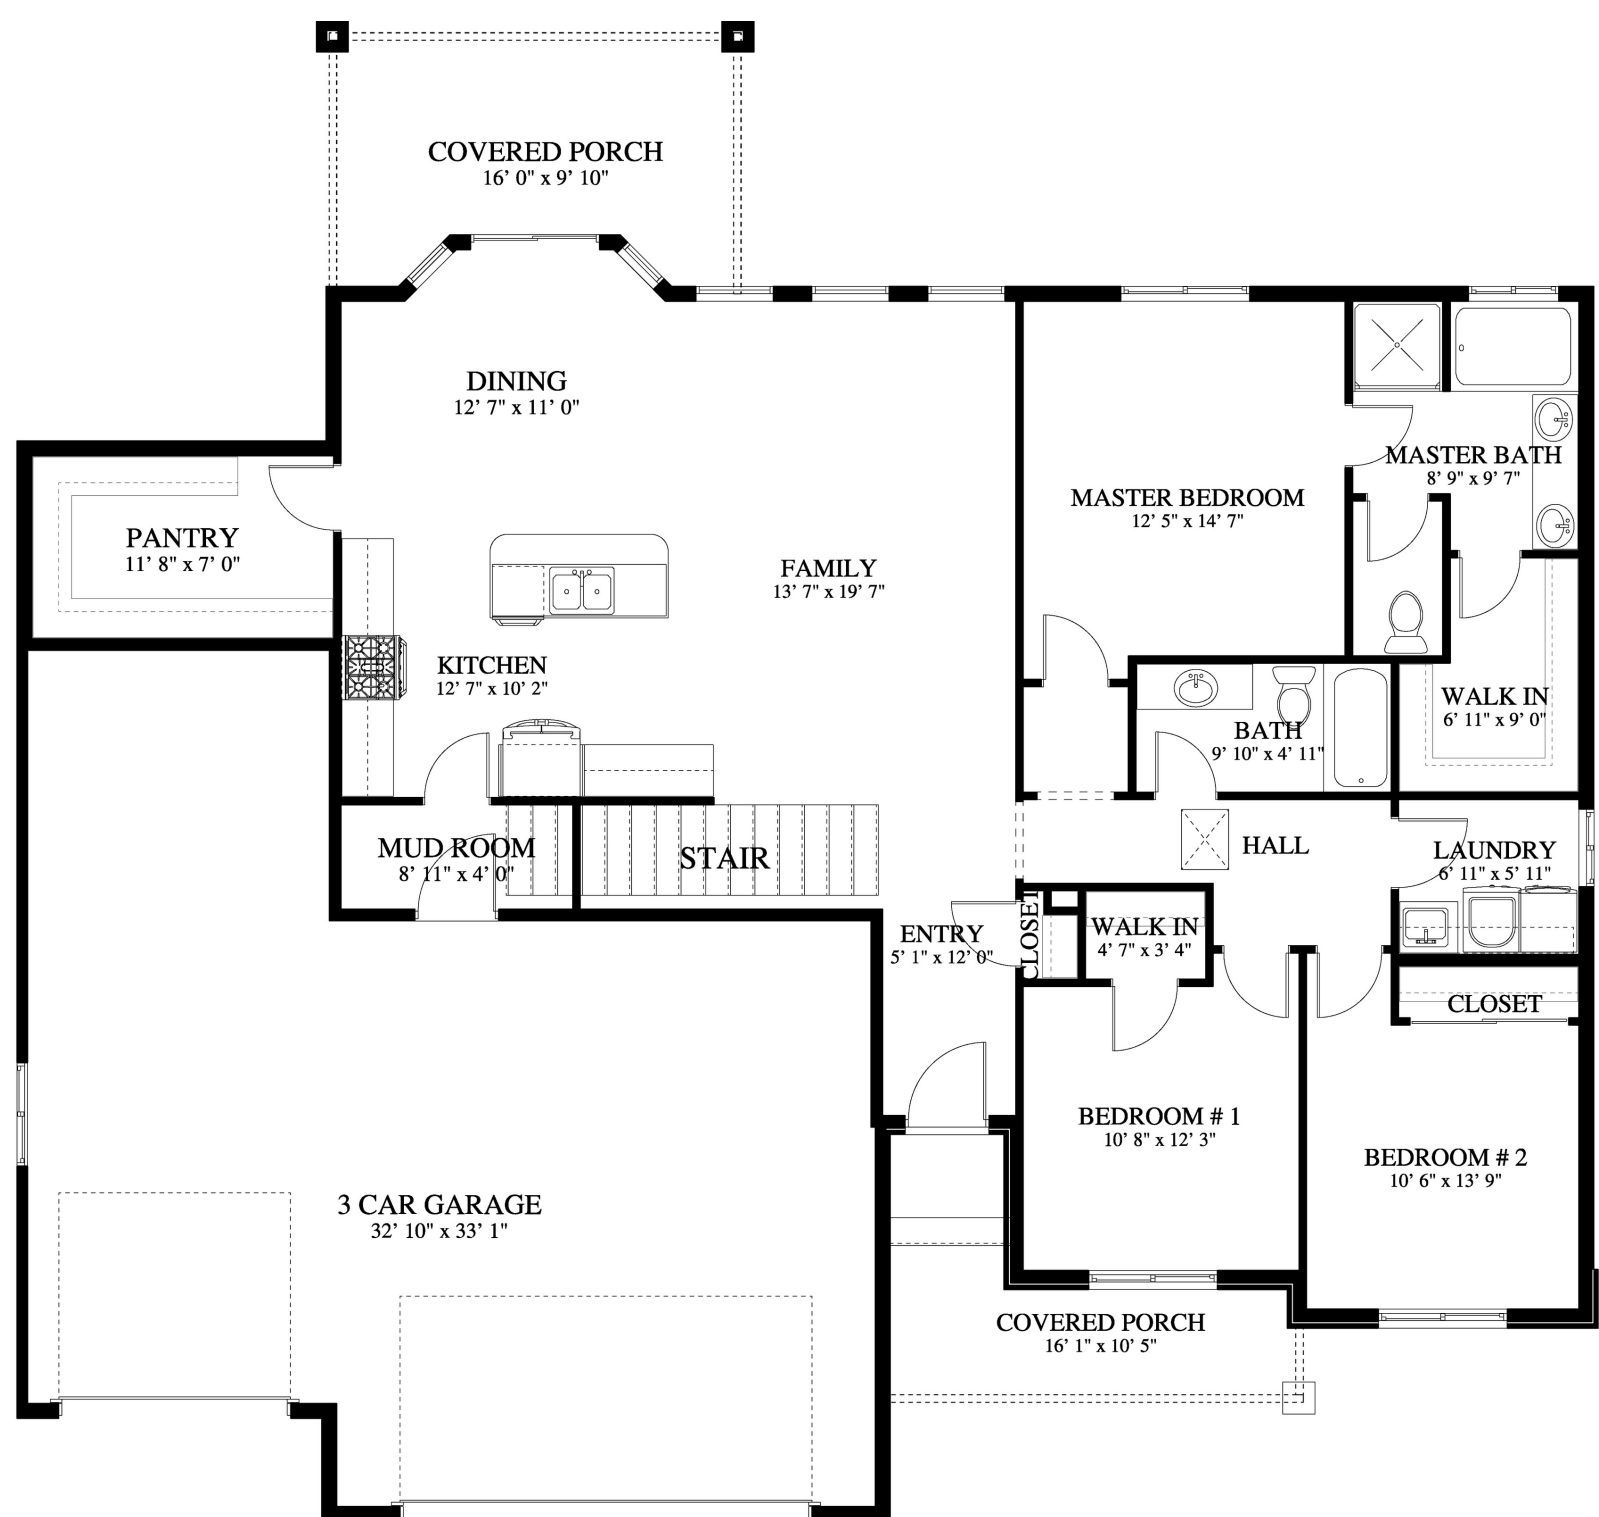

REAGAN

Rambler 1,689 SF Main Floor 1,786 SF Basement 3,475 SF Total
 3 Bedroom 2 Bath 3 Car Garage 61' Wide x 47'-6" Deep

Because Pepperdign Homes is consistently working to improve our products, policies and plans, items such as square footage, pricing, features, drawings, elevations, size and other options shown may change at any time and may be optional. The Builder reserves the right to change plans, material and policies without prior notice. Square footage, pricing, features, drawings, elevations and size are all approximations used for marketing and illustration purposes only and will vary per plan and lot.

The basement layout illustrated in this flyer is for marketing purposes ONLY.

The design when engineered may be different than shown.