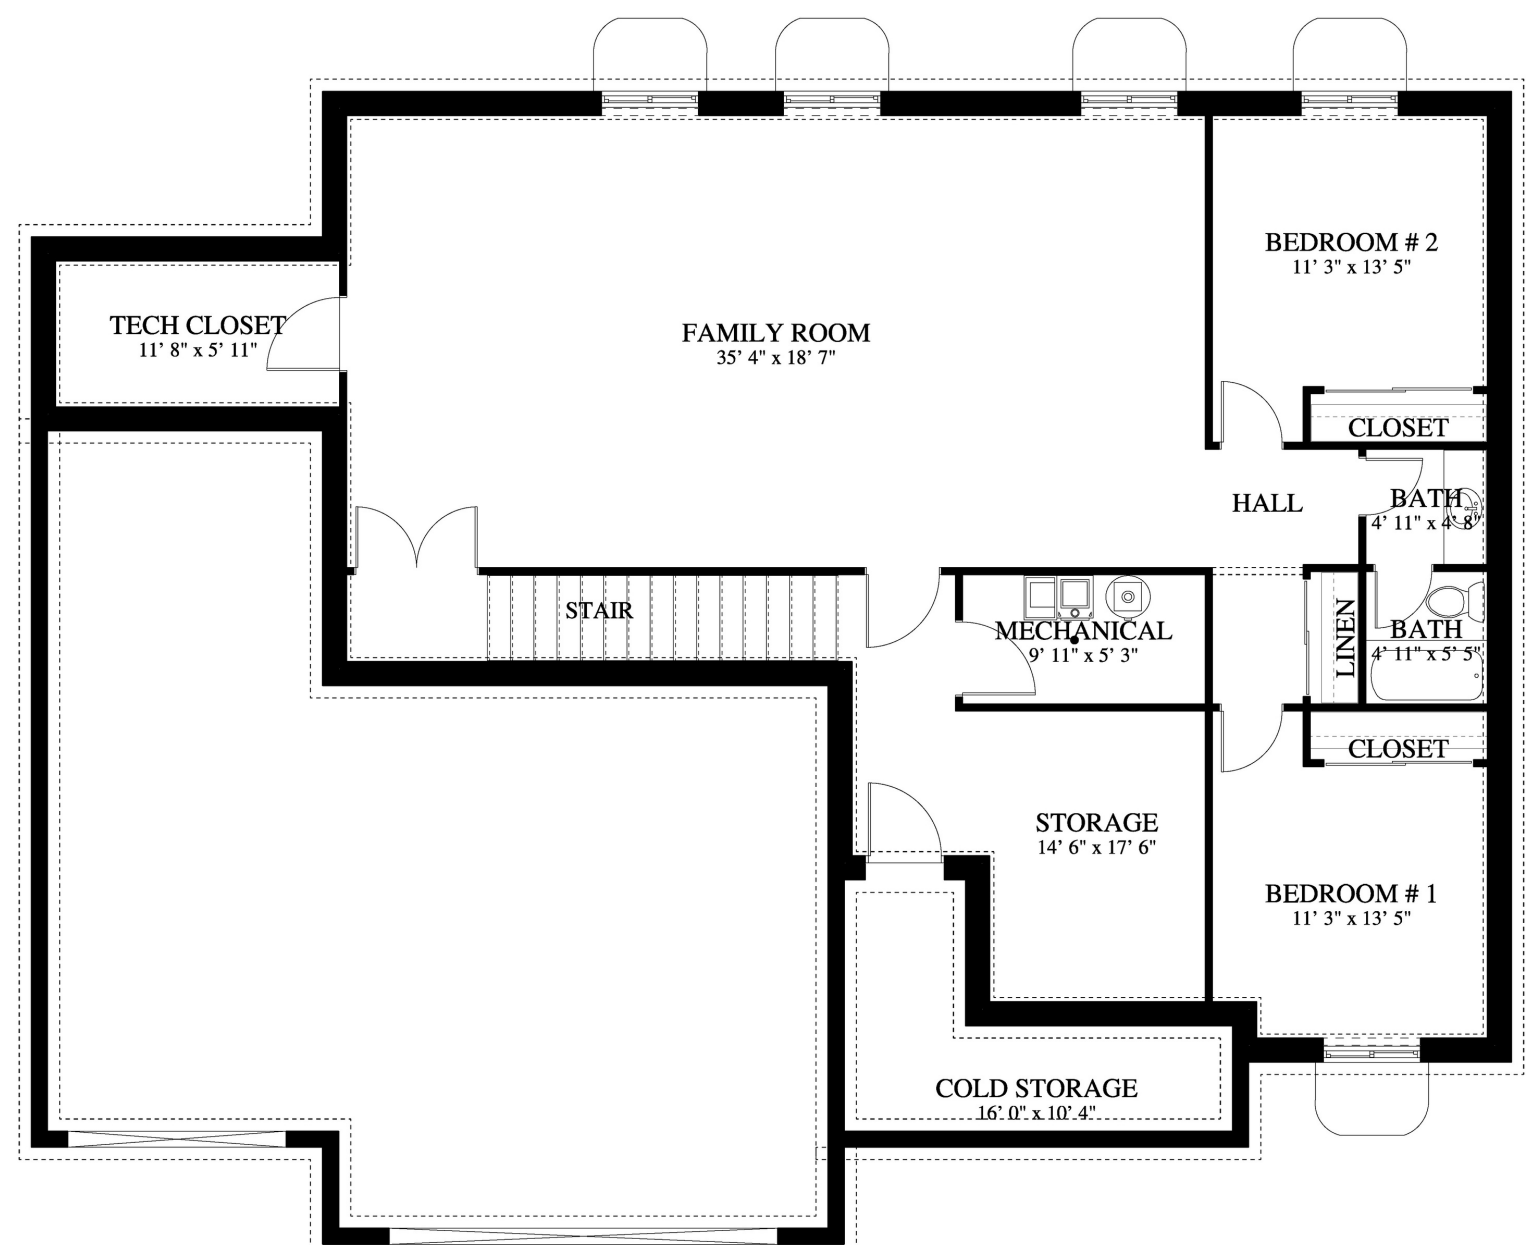

REAGAN

Rambler 1,689 SF Main Floor 1,786 SF Basement 3,475 SF Total
 3 Bedroom 2 Bath 3 Car Garage 61' Wide x 47'-6" Deep

Because Pepperdign Homes is consistently working to improve our products, policies and plans, items such as square footage, pricing, features, drawings, elevations, size and other options shown may change at any time and may be optional. The Builder reserves the right to change plans, material and policies without prior notice. Square footage, pricing, features, drawings, elevations and size are all approximations used for marketing and illustration purposes only and will vary per plan and lot.

The basement layout illustrated in this flyer is for marketing purposes ONLY.

The design when engineered may be different than shown.